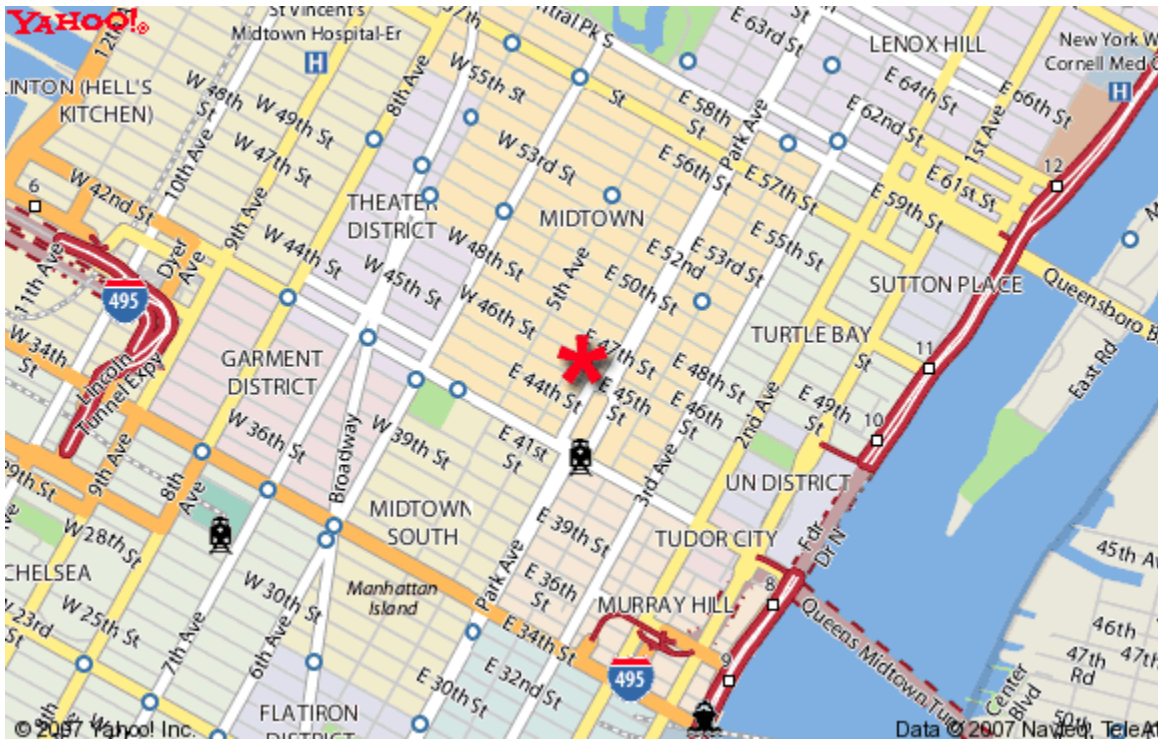

## Directions to Benson Marketing Group's New York Office

Benson Marketing Group's New York Office is located at 230 Park Avenue between E 45<sup>th</sup> and E 46<sup>th</sup>. The closest subways are the 4, 5, 6, 7 and S lines at Grand Central Station.