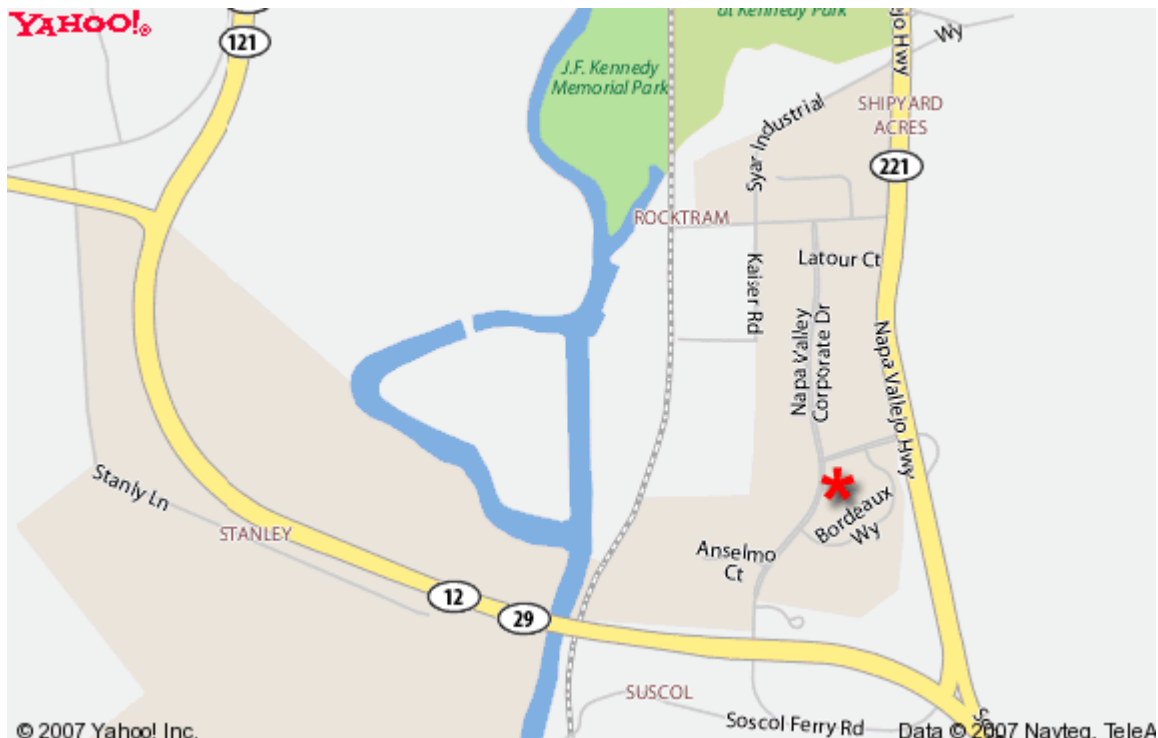

## Directions to Benson Marketing Group's Napa Office

### From North Napa Valley (St. Helena)

Follow CA-29 South.

Turn LEFT onto NAPA VALLEJO HWY / CA-221 North.

Turn LEFT onto NAPA VALLEY CORPORATE WAY

Turn LEFT onto NAPA VALLEY CORPORATE DRIVE

Turn LEFT into Carneros Commons Business Park Parking Lot

### From Santa Rosa

Take US-101 South toward SAN FRANCISCO.

Take CA-116 East exit toward NAPA / SONOMA.

Turn LEFT onto LAKEVILLE ST / CA-116.

Turn LEFT onto FRATES RD.

FRATES RD becomes ADOBE RD.

ADOBE RD becomes CA-116.

Turn RIGHT onto SONOMA BLVD / CA-29 North.

BEAR RIGHT toward DOWNTOWN NAPA / LAKE BERRYESSA.

Turn LEFT onto NAPA VALLEY CORPORATE WAY.

Turn LEFT onto NAPA VALLEY CORPORATE DRIVE

Turn LEFT into Carneros Commons Business Park Parking Lot